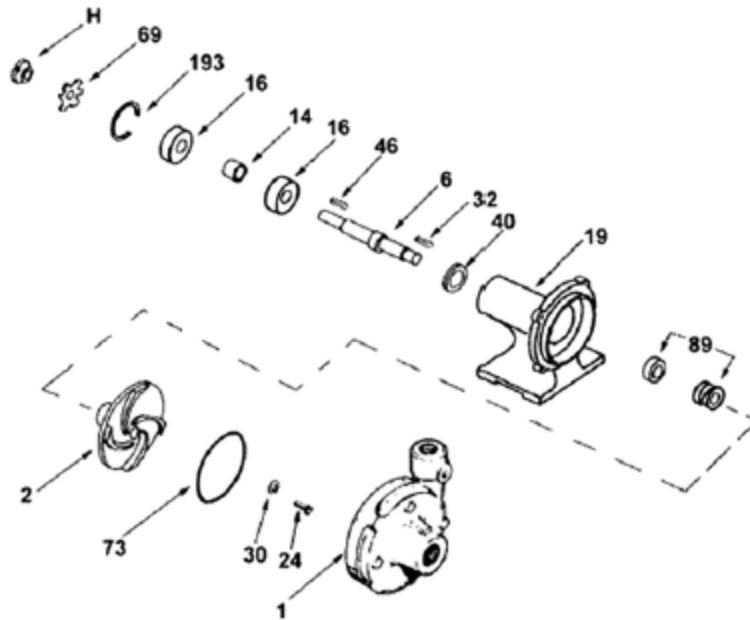

Farmchem

FRAMEPUMP™ – SSD561

5/8" STRAIGHT SHAFT

Key No.	Part Name	Part No.
1	Case, 316SS, 2 x 2 NPT	137.001.741
2	Impeller	137.001.742
24*	Screw Cap	137.001.745
30*	Washer, Flat	137.001.744
73•	O-Ring	116.000.141A
89•	Seal EPDM-CM	137.001.747
	Bearing Frame Ass'y Consisting of:	Unit B
6 □	Shaft, Ass'y	137.001.743
14•	Spacer	110.000.352
16•	Bearing (2 req'd)	103.000.158
19	Frame	137.001.746
32• □	Key	102.000.137
40•	Flinger	137.000.629
46 □	Key	102.000.256
69	Lockwasher	104.000.242
193	Retainer	102.000.105
H	Locknut	105.000.460
--	Repair Kit	118.000.351
• Denotes Components included in repair kit □ Denotes Components included with shaft Ass'y * Not Shown		